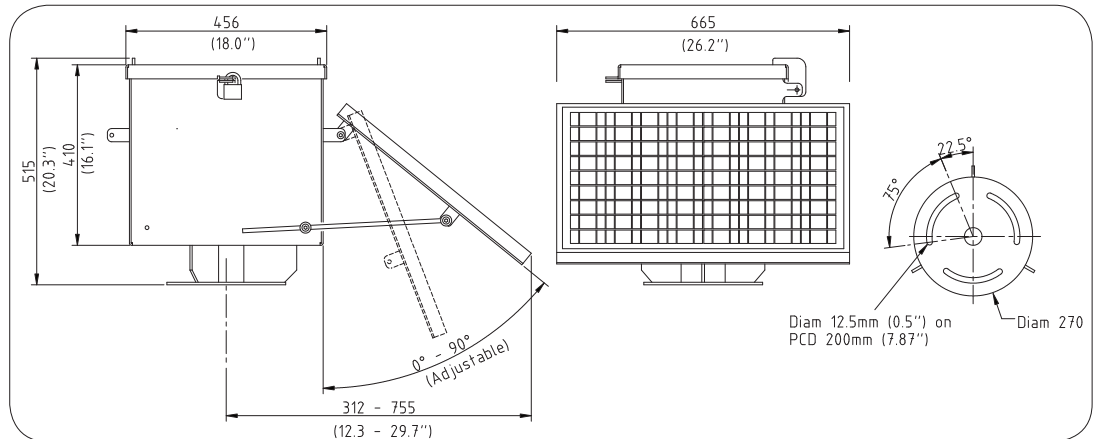

SL-LD-PS-40 40watt Power Supply, includes;

- 1 x 40watt solar panel
- 1 x 55Ah battery
- Delivers 2.32 Amp/hour
- Solar charge controller
- Weatherproof battery housing
- Lockable powder coated battery box c/w 200mm bolt pattern mount - Type 2 series
- 16mm cable gland access

Compatible with SL-125, APOLLO-155, SL-BR, SL-48 & SL-96 models