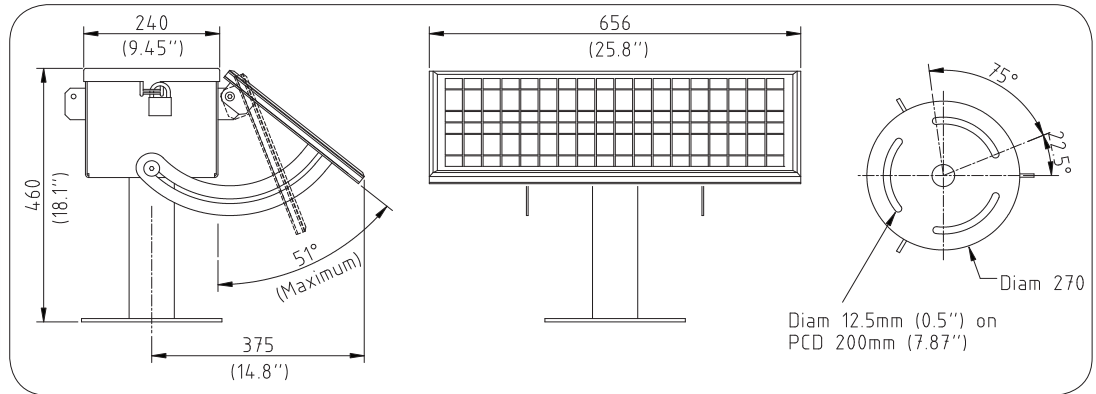

SL-BL-PS-20 20watt Power Supply, includes;

- 1 x 20watt solar panel
- 1 x 26Ah battery
- Delivers 1.16 Amp/hour
- Solar charge controller
- Weatherproof battery housing
- 16mm cable gland cable access

Compatible with SL-BR, SL-125-1, SL-07 & SL-09 models