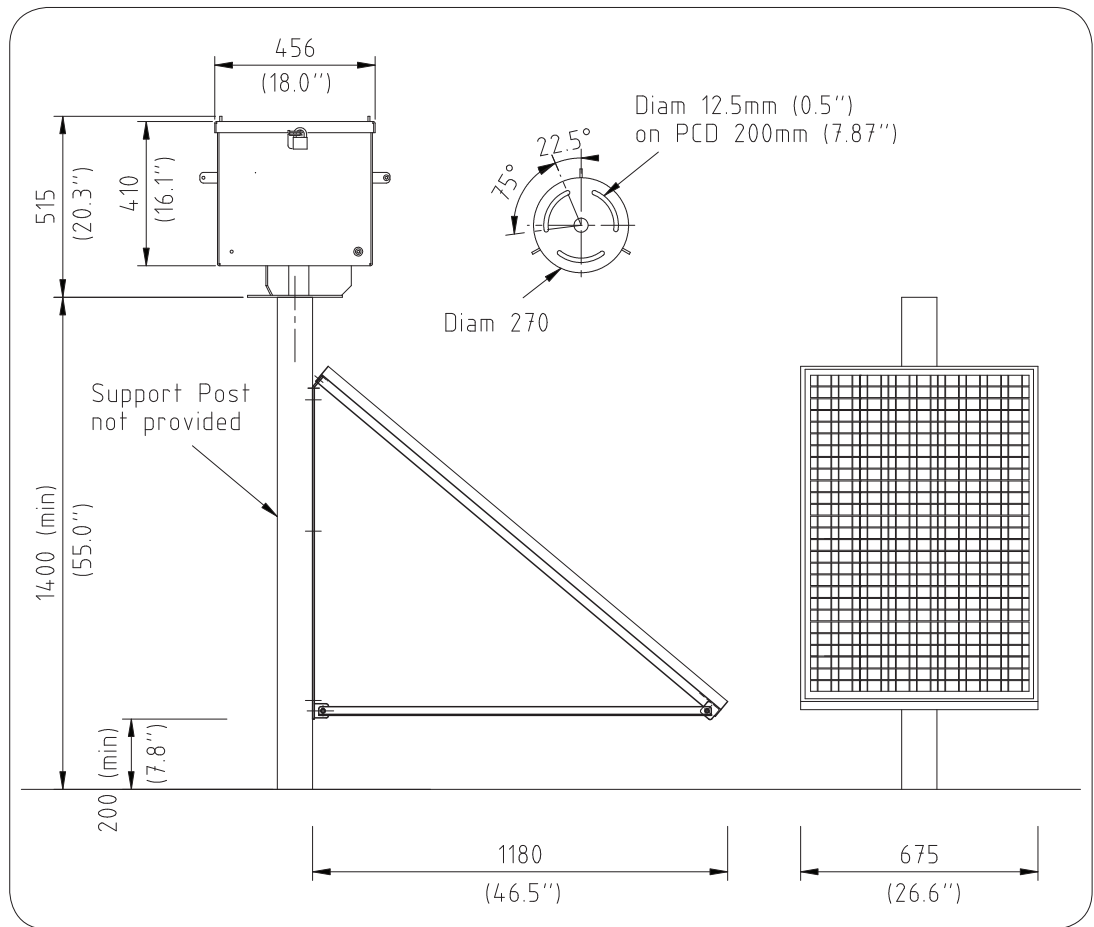

SL-LD-PS-140 140watt Power Supply, includes;

- 1 x 140watt solar panel c/w wall mounting bracket
- 1 x 100Ah battery
- Delivers 8.14 Amp/hour
- Solar charge controller
- Weatherproof battery housing
- Lockable powder coated battery box c/w 200mm bolt pattern mount - Type 2 series
- 3mtr cabling to solar module & fixtures

Compatible with SL-125, APOLLO-155, SL-48 & SL-96 models