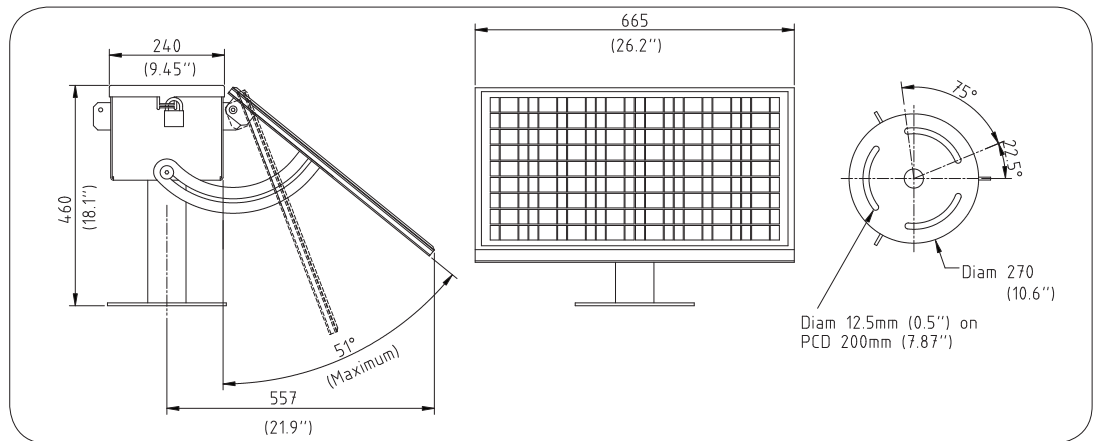

SL-BL-PS-40 40watt Power Supply, includes;

- 1 x 40watt solar panel
- 1 x 26Ah battery
- Delivers 2.32 Amp/hour
- Solar charge controller
- Weatherproof battery housing
- 16mm cable gland cable access

Compatible with SL-BR, SL-125, SL-07 & SL-09 models