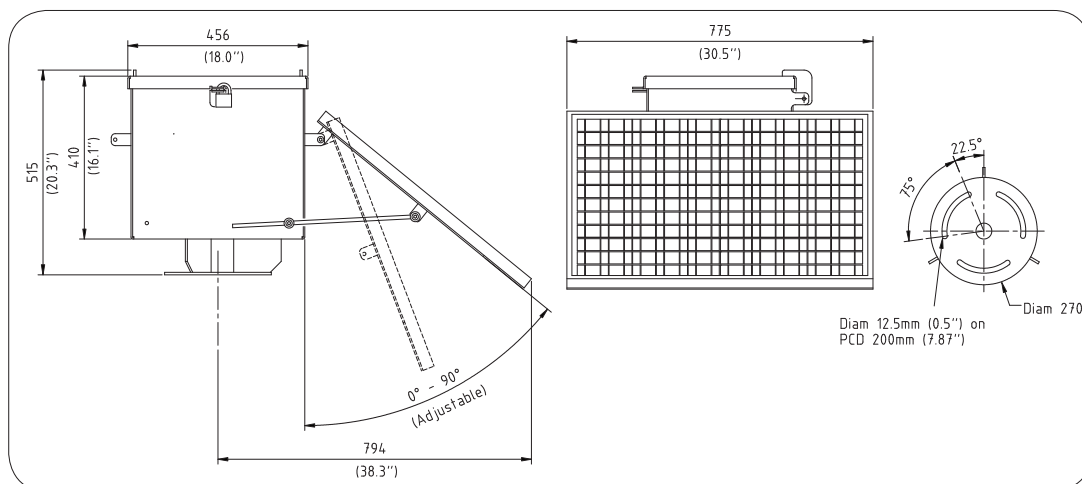

SL-LD-PS-60 60watt Power Supply, includes;

- 1 x 60watt solar panel
- 1 x 55Ah battery
- Delivers 3.44 Amp/hour
- Solar charge controller
- Weatherproof battery housing
- Lockable powder coated battery box c/w 200mm bolt pattern mount - Type 2 series

Compatible with SL-125, APOLLO-155, SL-48 & SL-96 models