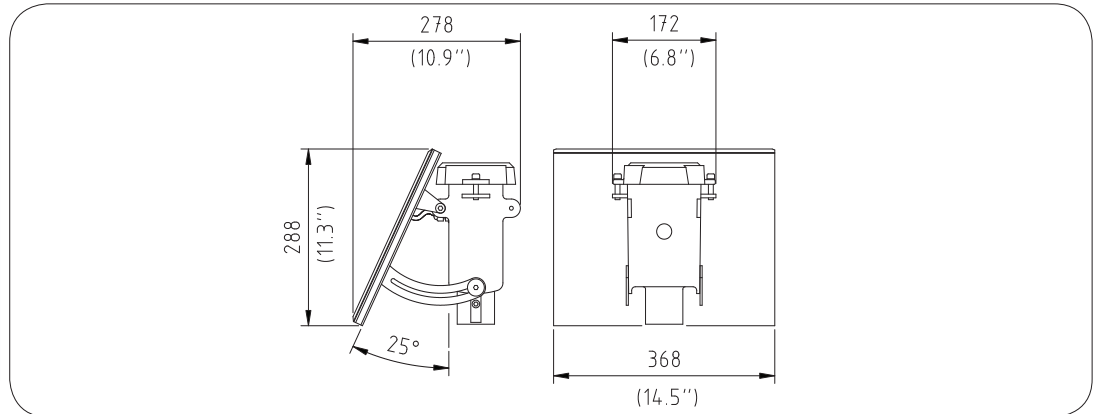

Power Supplies

SL-BL-PS-10 10watt Power Supply, includes;

- 1 x 10watt solar panel
- 1 x 7.5Ah battery
- Delivers 0.58 Amp/hour
- Solar charge controller
- Weatherproof battery housing
- 16mm cable gland in mounting spigot
- Additional 16mm tapped hole with blanking plug

Compatible with SL-BR models

SL-BL-PS-20 20watt Power Supply, includes;

- 1 x 20watt solar panel
- 1 x 26Ah battery
- Delivers 1.16 Amp/hour
- Solar charge controller
- Weatherproof battery housing
- 16mm cable gland cable access