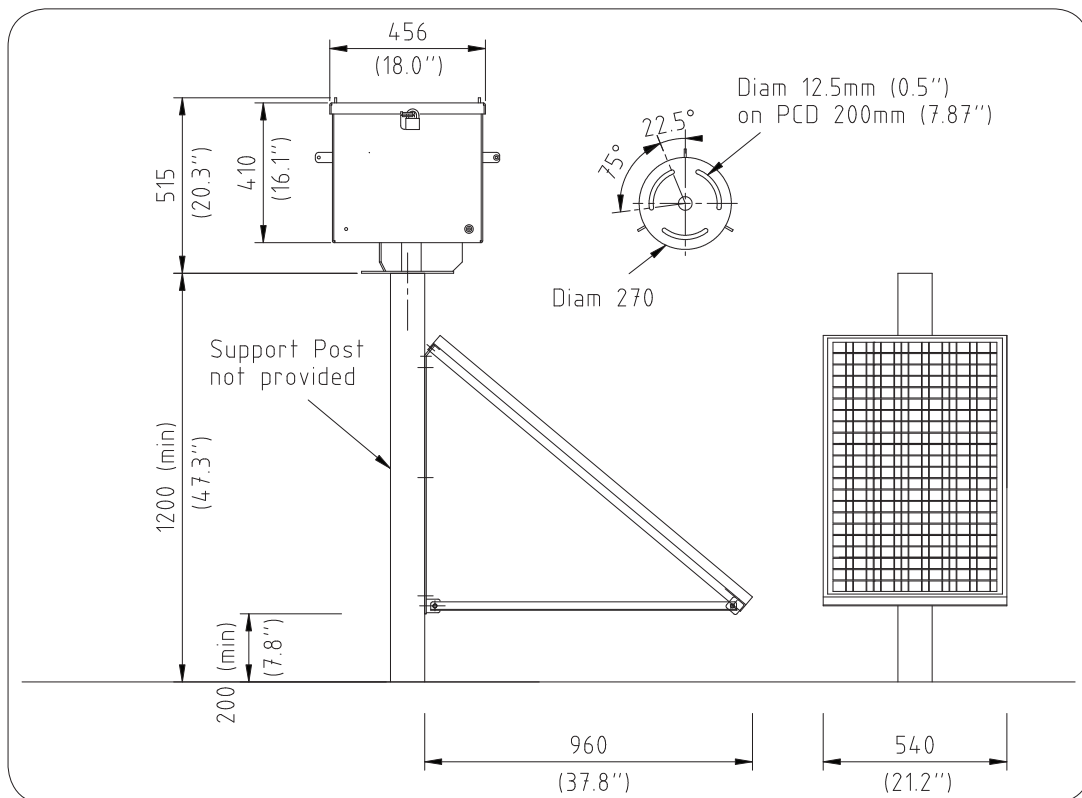

SL-LD-PS-85 85watt Power Supply, includes;

- 1 x 85watt solar panel c/w wall mounting bracket
- 1 x 100Ah batteries
- Delivers 5.17 Amp/hour
- Solar charge controller
- Weatherproof battery housing
- Lockable powder coated battery box c/w 200mm bolt pattern mount - Type 2 series
- 3mtr cabling to solar module & fixtures

Compatible with SL-125, APOLLO-155, SL-48 & SL-96 models